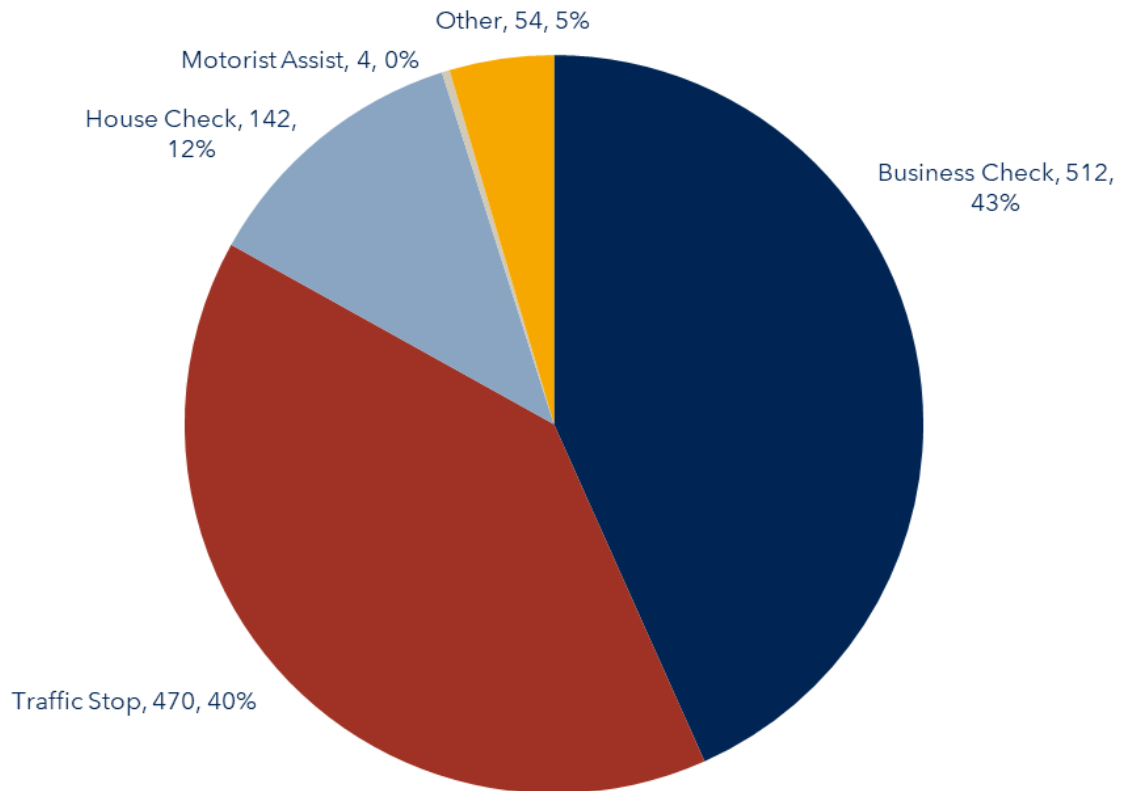

Self-initiated officer actions, such as security patrols, traffic stops, and community outreach, are excluded from this list.

February 2026 Total Calls for Service - 548

**'Other' Calls for Service include Suspicious Vehicles, Animal Complaints, Hit/Skip Non-Injury Accidents, Traffic Jam/Roadblock, Assist, Threats/Harassment, Suspicious Person, Welfare Check, Mental Health Crisis, Alarm Panic/Hold up, Assault, Burglary, Disturbance, Person with Gun, Animal/Dog Bite, Bomb Threat, Domestic Trouble, Juvenile Complaint, Nature Unknown, Open Door, Armed Robbery, Stolen Vehicle, and Suicide Attempt.*

NEW ALBANY

POLICE

February 2026 Officer Initiated Calls - 1,182

**'Other' Officer-Initiated Calls include Parking Offenses, Follow-Up Investigations, and Traffic Investigations/Complaints.*

NEW ALBANY

POLICE