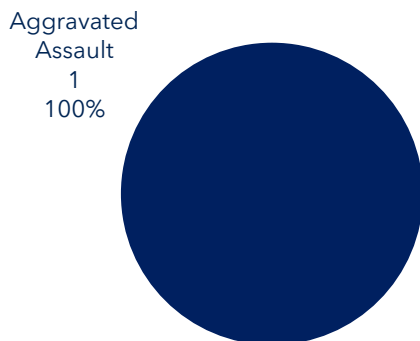

NEW ALBANY

POLICE

Crime Offenses - Part I & Part II

Part I offenses are divided into violent and property crimes. Violent crimes are murder, rape, robbery, and felonious/aggravated assault. These crimes may result in serious harm or death. Property crimes are burglary, larceny-theft, motor vehicle theft, and arson. These crimes involve property that is stolen or damaged.

Since Part I offenses include serious crimes, they are reported to the Federal Bureau of Investigation each year for the Uniform Crime Reports.

All other crimes not identified as Part I offenses are categorized as Part II offenses. These include crimes such as drug abuse, telecommunications harassment, criminal damaging, simple assault, disorderly conduct, and O.V.I.

Part I - Violent Crimes