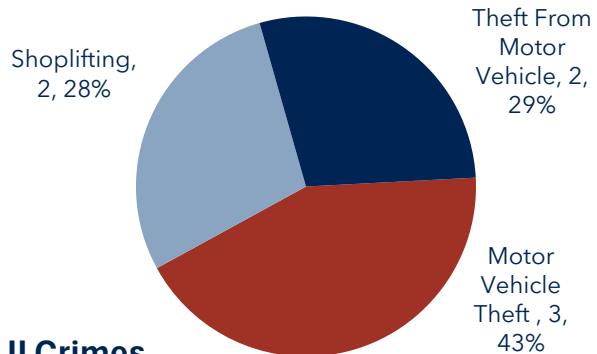

Part I - Property Crimes

Part II Crimes