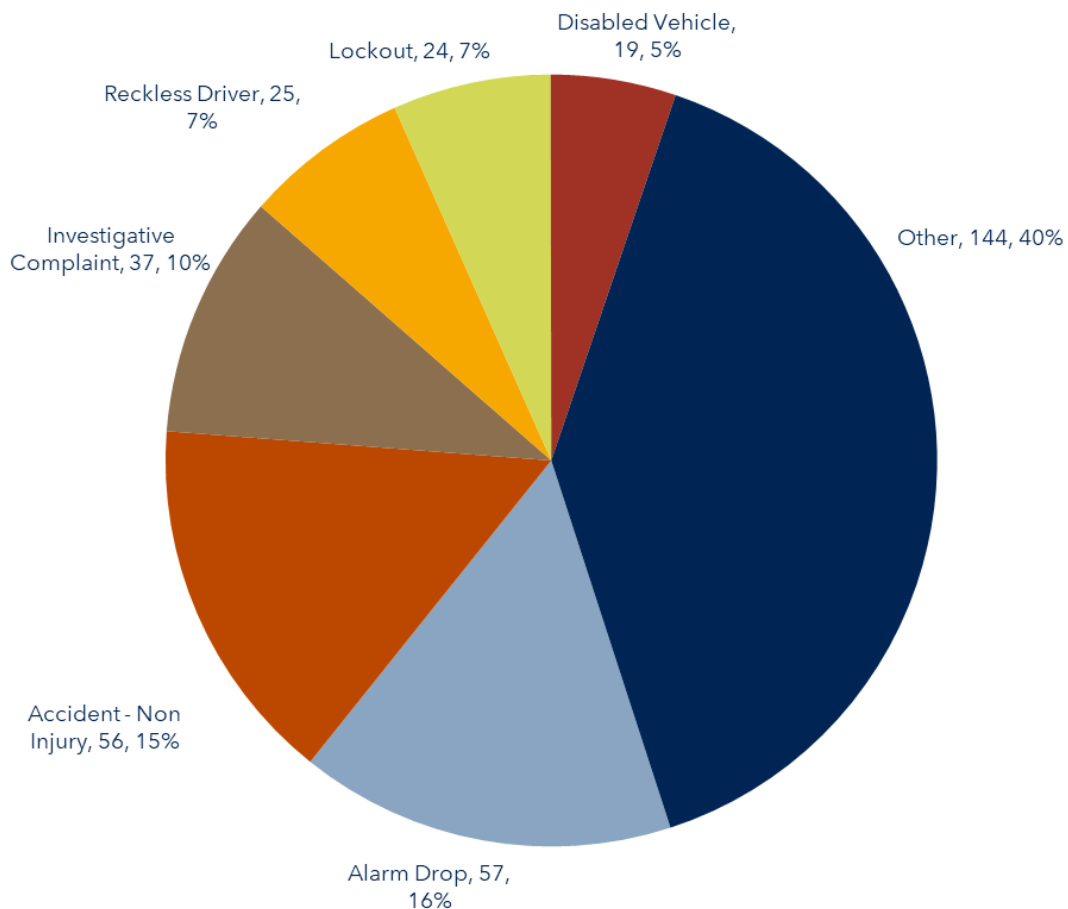

Compassion

NEW ALBANY

POLICE

STATISTICS				
Citation Information	February 2026	February 2025	YTD 2026	YTD 2025
Accident Citation	43	24	75	49
Non-Accident Citation	133	95	225	233
Parking Citation	13	10	25	36
Total Citations	189	129	325	318
Accident Report Information	February 2026	February 2025	YTD 2026	YTD 2025
Property Accident	46	30	84	55
Injury Accident	11	1	19	6
Fatal Accident	0	0	0	0
Total Accident Reports	57	31	103	61
Calls for Service	February 2026	February 2025	YTD 2026	YTD 2025
Total Calls for Service	538	404	933	768
911 Calls	299	181	548	368
911 Texts	2	0	3	0
K9 Statistics	February 2026	February 2025	YTD 2026	YTD 2025
Environments	462	6	477	14
Deployments	9	6	17	14
Indications	1	3	6	6
Items Seized	6	7	29	11
Training Hours	February 2026	February 2025	YTD 2026	YTD 2025
Internal	0	8	0	8
External	84	115	199	265
Top 8 Statistics	February 2026	February 2025	YTD 2026	YTD 2025
Total Hours	42	25	58	72
Total Citations	28	4	36	26
Total Warnings	43	28	79	82
Top 8 Locations				
Beech Rd / Worthington Rd (RCD)	Harlem Rd / James River Rd (Speed)			
Market St Extension (TCD)	Miller Rd / Beech Rd (One Way)			
School Zones (All)	New Albany Rd E / Central College Rd (Speed/TCD)			
Smith's Mill Rd (Speed)	US 62 / Forest Dr (Vehicles going Straight from turn lane)			

Self-initiated officer actions, such as security patrols, traffic stops, and community outreach, are excluded from this list.

February 2026 Total Calls for Service - 548

**'Other' Calls for Service include Suspicious Vehicles, Animal Complaints, Hit/Skip Non-Injury Accidents, Traffic Jam/Roadblock, Assist, Threats/Harassment, Suspicious Person, Welfare Check, Mental Health Crisis, Alarm Panic/Hold up, Assault, Burglary, Disturbance, Person with Gun, Animal/Dog Bite, Bomb Threat, Domestic Trouble, Juvenile Complaint, Nature Unknown, Open Door, Armed Robbery, Stolen Vehicle, and Suicide Attempt.*