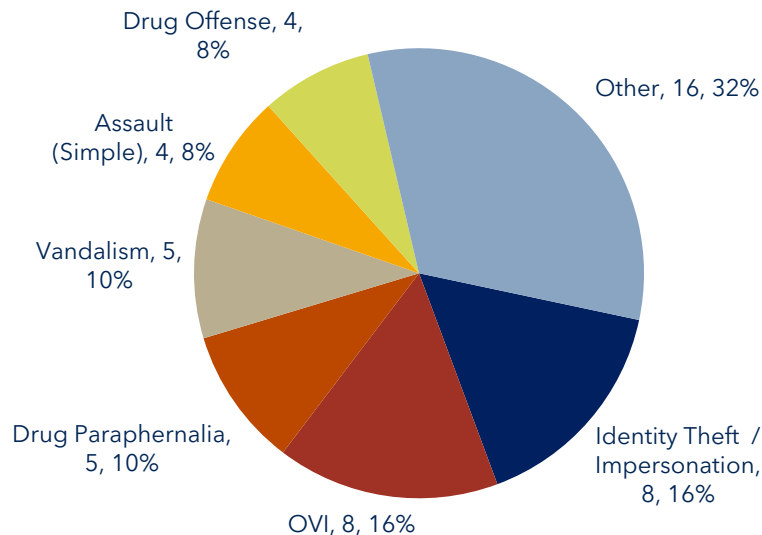

Crime Offenses - Part I & Part II

Part I offenses are divided into violent and property crimes. Violent crimes are murder, rape, robbery, and felonious/aggravated assault. These crimes may result in serious harm or death. Property crimes are burglary, larceny-theft, motor vehicle theft, and arson. These crimes involve property that is stolen or damaged.

Since Part I offenses include serious crimes, they are reported to the Federal Bureau of Investigation each year for the Uniform Crime Reports.

All other crimes not identified as Part I offenses are categorized as Part II offenses. These include crimes such as drug abuse, telecommunications harassment, criminal damaging, simple assault, disorderly conduct, and O.V.I.

Part I - Violent Crimes

Part I - Property Crimes

Part II Crimes

NEW ALBANY

POLICE

Part I Offenses Reported

Part I Offenses Reported	February 2026	February 2025	YTD 2026	YTD 2025
VIOLENT CRIMES				
Aggravated Assault	1	20	3	20
Justifiable Homicide (Not a Crime)	0	0	0	0
Murder/Non-Negligent Manslaughter	0	5	0	5
Rape - Forcible	0	0	0	0
Robbery	0	0	1	0
Sexual Assault With an Object	0	0	0	0
Sodomy - Forcible	0	0	0	0
TOTAL VIOLENT CRIMES:	1	25	4	25
PROPERTY CRIMES				
All Other Larceny	10	3	14	12
Breaking and Entering/Burglary	0	0	0	0
Motor Vehicle Theft	3	3	4	3
Pocket-Picking	0	0	0	0
Purse Snatching	0	0	0	0
Shoplifting	2	11	4	12
Theft From Building	0	1	5	25
Theft From Coin Operated Machine	0	0	0	0
Theft From Motor Vehicle	2	4	6	10
Theft Of Motor Vehicle Parts/Access.	0	1	2	1
TOTAL PROPERTY CRIMES:	17	23	35	63
TOTAL PART I:	18	48	39	88