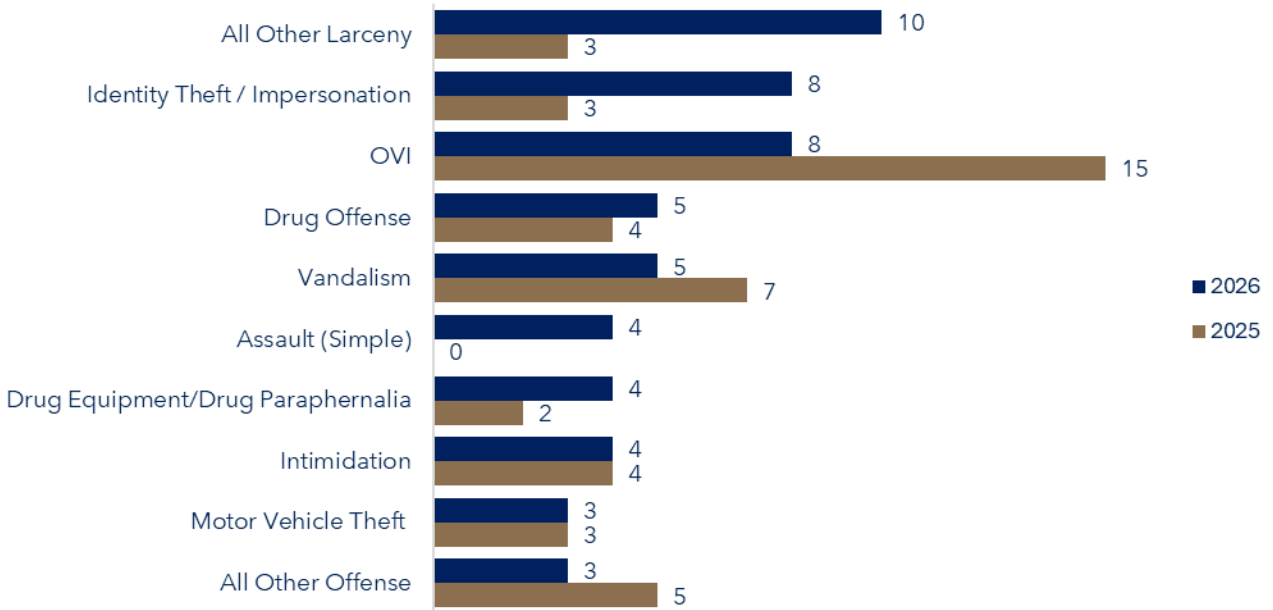

NEW ALBANY

POLICE

Top 10 Monthly Offenses