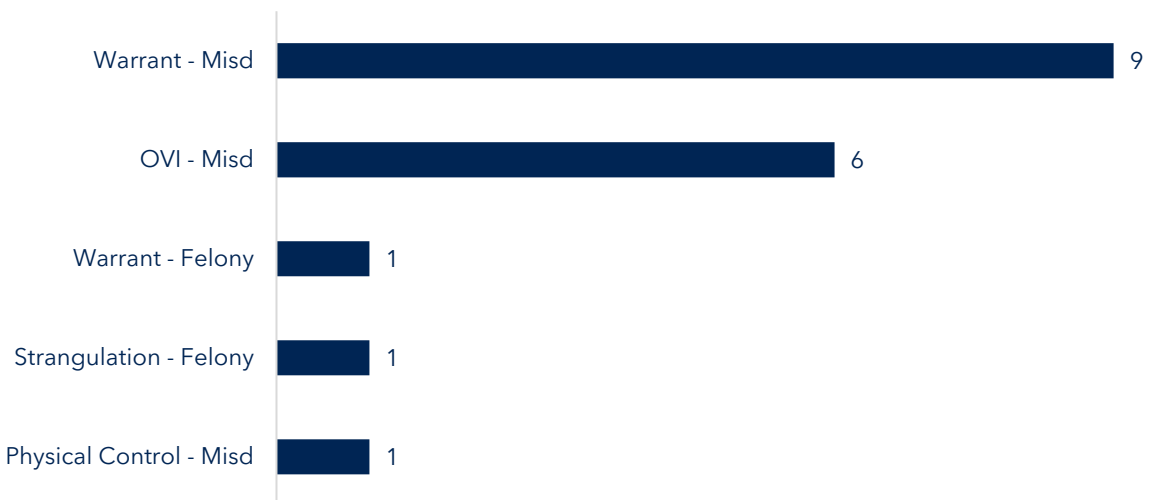

Compassion

NEW ALBANY

POLICE

STATISTICS				
Citation Information	February 2026	February 2025	YTD 2026	YTD 2025
Accident Citation	43	24	75	49
Non-Accident Citation	133	95	225	233
Parking Citation	13	10	25	36
Total Citations	189	129	325	318
Accident Report Information	February 2026	February 2025	YTD 2026	YTD 2025
Property Accident	46	30	84	55
Injury Accident	11	1	19	6
Fatal Accident	0	0	0	0
Total Accident Reports	57	31	103	61
Calls for Service	February 2026	February 2025	YTD 2026	YTD 2025
Total Calls for Service	538	404	933	768
911 Calls	299	181	548	368
911 Texts	2	0	3	0
K9 Statistics	February 2026	February 2025	YTD 2026	YTD 2025
Environments	462	6	477	14
Deployments	9	6	17	14
Indications	1	3	6	6
Items Seized	6	7	29	11
Training Hours	February 2026	February 2025	YTD 2026	YTD 2025
Internal	0	8	0	8
External	84	115	199	265
Top 8 Statistics	February 2026	February 2025	YTD 2026	YTD 2025
Total Hours	42	25	58	72
Total Citations	28	4	36	26
Total Warnings	43	28	79	82
Top 8 Locations				
Beech Rd / Worthington Rd (RCD)	Harlem Rd / James River Rd (Speed)			
Market St Extension (TCD)	Miller Rd / Beech Rd (One Way)			
School Zones (All)	New Albany Rd E / Central College Rd (Speed/TCD)			
Smith's Mill Rd (Speed)	US 62 / Forest Dr (Vehicles going Straight from turn lane)			

NEW ALBANY

POLICE

Top 10 Monthly Offenses

Adult Arrests

Calls for Service

Calls for Service represent the concerns of the community where police assistance is requested. These calls may involve traffic concerns, reports of criminal activity, or non-criminal requests for police assistance.